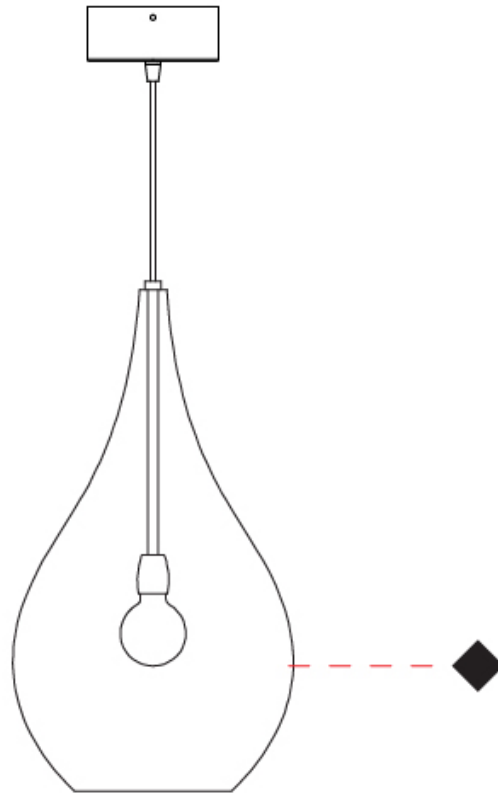

LACRIMA MONOPOINT SUSPENSION

D141055-

PROJECT

TYPE

SPECIFIER

QUANTITY

DATE

D