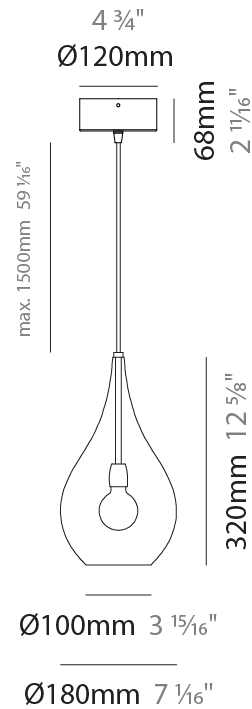

PROJECT	
TYPE	
SPECIFIER	
QUANTITY	
DATE	

LACRIMA MONOPOINT SUSPENSION

D141054-

base number Finish
Options

- To build a product code in our configurator select the specify button on the base model # product page
- To build a manual product code on this datasheet choose from the options listed below in blue font and add the suffix to the base model #

GENERAL

Series: Lacrima
 Subseries: Lacrima Monopoint
 Brand: Cangini & Tucci
 Division: Design
 Mounting Type: Suspension
 Mounting Location: Ceiling

PHYSICAL

Shape: Abstract
 Diameter (mm): 180
 Diameter (in): 7 1/16
 Height (mm): 320
 Height (in): 12 5/8
 Max. Overall Height (mm): 1820
 Max. Overall Height (in): 71 5/8
 Light Distribution: Omnidirectional
 Weight (kg): 0.82
 Weight (lbs): 1.81
 Fixture Finish: AMB / GRN / PNK / RUB / SKB / SMK / TOB / TRA
 Holder Finish: CHR
 Fixture Material: Glass / Metal
 Cable Details: 1500mm Cable

ELECTRICAL

Number of Lamps: 1
 Lamp Type: LED Retrofit
 Bulb Included: Bulb Not Included
 Max. Wattage Per Lamp (W): 4
 Lamp Base: E12
 Input Voltage (V): 120

LED

OPTICAL

RATINGS AND CERTIFICATIONS

Certified By: Certified for North American Standards
 IP rating: IP20

GENERAL

Series: Lacrima
Subseries: Lacrima Monopoint
Brand: Cangini & Tucci
Division: Design
Mounting Type: Suspension
Mounting Location: Ceiling

PHYSICAL

Shape: Abstract
Diameter (mm): 260
Diameter (in): 10 ¼
Height (mm): 420
Height (in): 16 ⅙
Max. Overall Height (mm): 1920
Max. Overall Height (in): 75 ⅙
Light Distribution: Omnidirectional
Weight (kg): 1.085
Weight (lbs): 2.39
Fixture Finish: [AMB](#) / [GRN](#) / [PNK](#) / [RUB](#) / [SKB](#) / [SMK](#) / [TOB](#) / [TRA](#)
Holder Finish: CHR
Fixture Material: Glass / Metal
Cable Details: 1500mm Cable