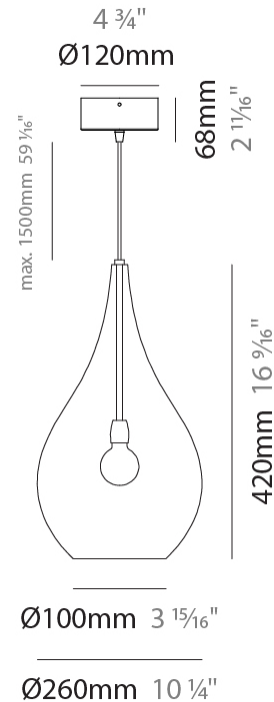

LACRIMA MONOPOINT SUSPENSION

D141055-

base number Finish
Options

1. To build a product code in our configurator select the specify button on the base model # product page
2. To build a manual product code on this datasheet choose from the options listed below in blue font and add the suffix to the base model #

GENERAL

Series: Lacrima
Subseries: Lacrima Monopoint
Brand: Cangini & Tucci
Division: Design
Mounting Type: Suspension
Mounting Location: Ceiling

PHYSICAL

Shape: Abstract
Diameter (mm): 260
Diameter (in): 10 ¼
Height (mm): 420
Height (in): 16 ⅙
Max. Overall Height (mm): 1920
Max. Overall Height (in): 75 ⅙
Light Distribution: Omnidirectional
Weight (kg): 1.085
Weight (lbs): 2.39
Fixture Finish: [AMB](#) / [GRN](#) / [PNK](#) / [RUB](#) / [SKB](#) / [SMK](#) / [TOB](#) / [TRA](#)
Holder Finish: CHR
Fixture Material: Glass / Metal
Cable Details: 1500mm Cable

ELECTRICAL

Number of Lamps: 1
Lamp Type: LED Retrofit
Bulb Included: Bulb Not Included
Max. Wattage Per Lamp (W): 8
Lamp Base: E26
Input Voltage (V): 120
Upon Request: 277Vac / GU24

LED

OPTICAL

RATINGS AND CERTIFICATIONS

Certified By: Certified for North American Standards
IP rating: IP20

PROJECT
TYPE
SPECIFIER
QUANTITY
DATE