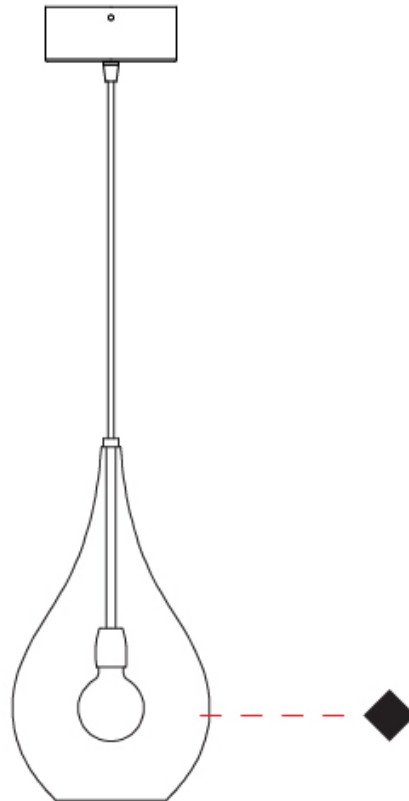

LACRIMA MONOPOINT SUSPENSION

D141054-

PROJECT _____

TYPE _____

SPECIFIER _____

QUANTITY _____

DATE _____

D